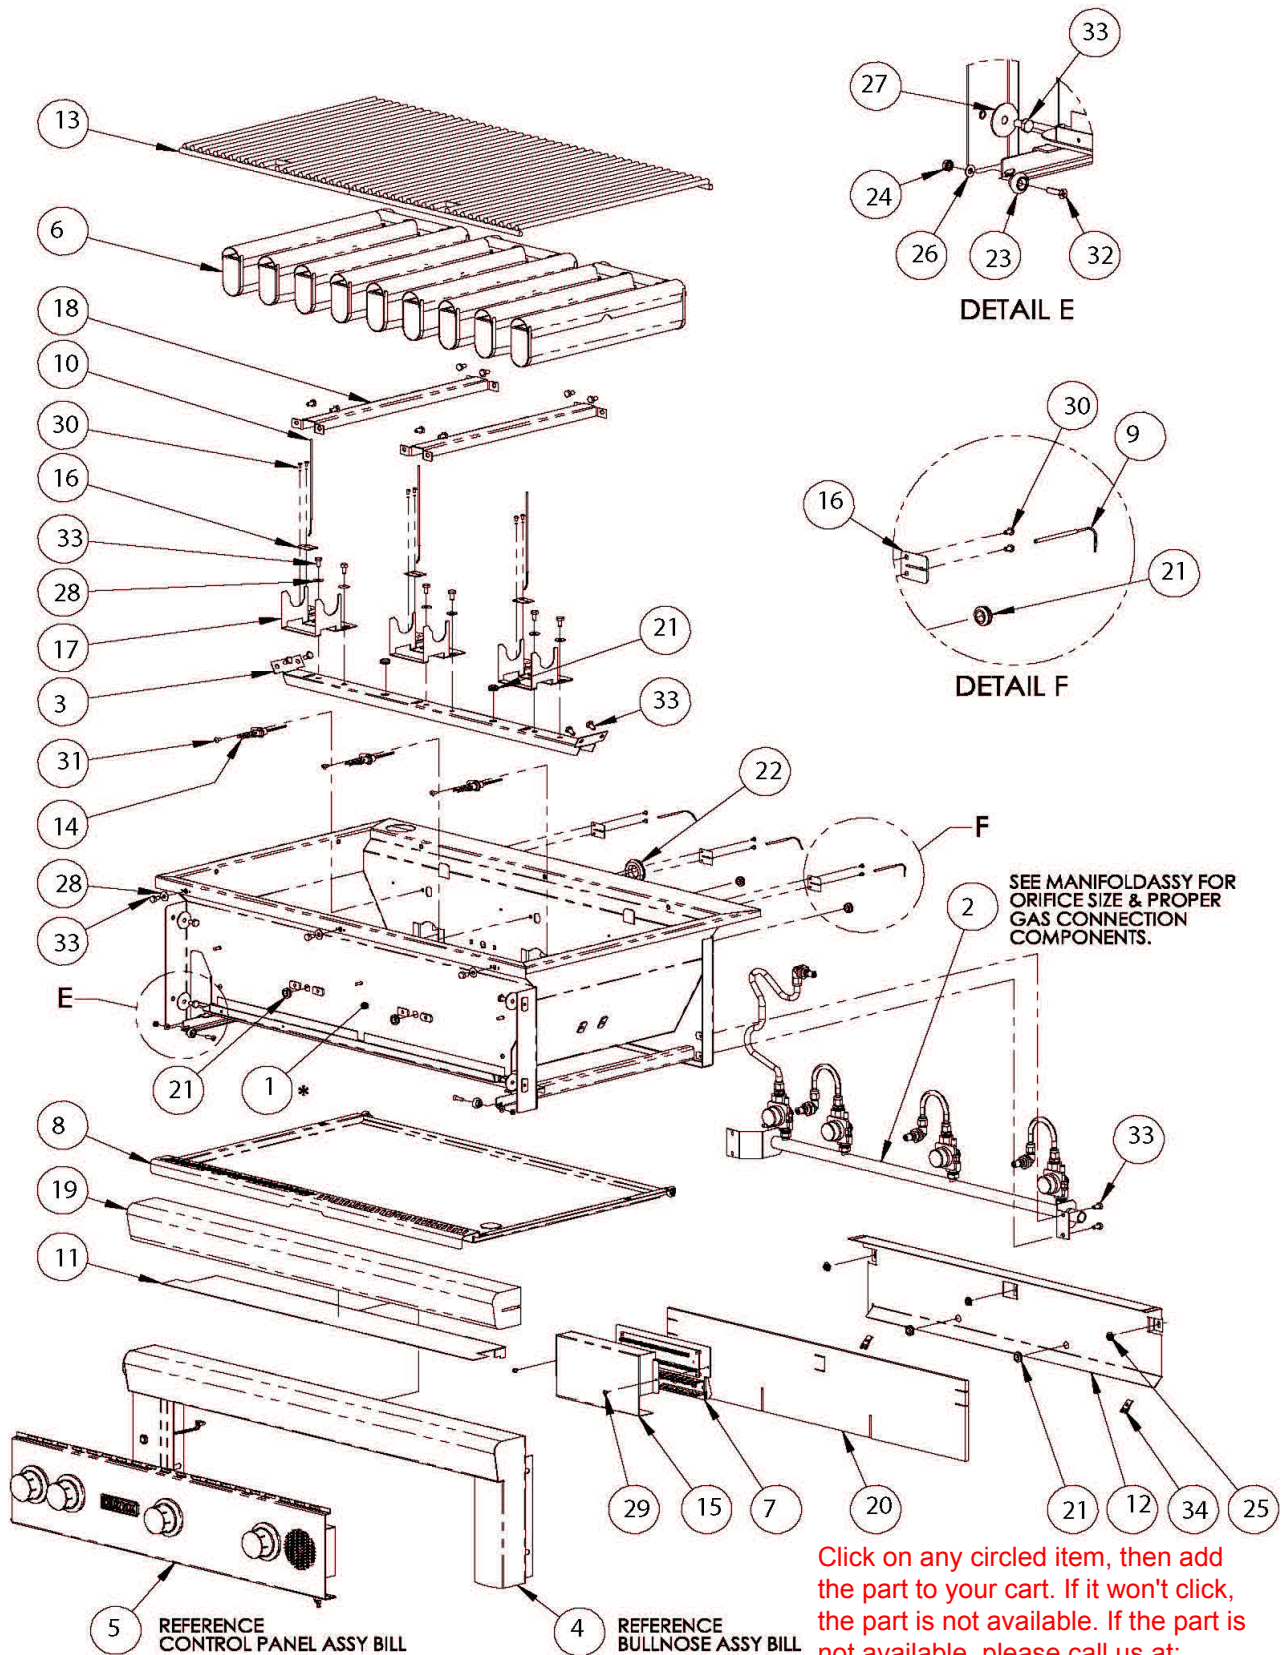

SMART36 Base Grill

Click on any circled item, then add the part to your cart. If it won't click, the part is not available. If the part is not available, please call us at: 888.988.4546

Item	Part No.	Name	Qty	Uom	NOTES
1	N/A	NOT FIELD REPLACEABLE		EA	
2	80923	MANIFOLD, 36, SG, ASSY	1	EA	
3	70332	BRACE, BURNER, 36" SG, WLDMT	1	EA	
4	80928	BULLNOSE, 36, SG, ASSY	1	EA	
5	80920	PANEL, CONTROL, 36", ASSY	1	EA	
6	33478	TRIDENT BURNER, SHORT, 27"/36"	3	EA	
7	80952	BREAKOUT BOARD, 36/42, ASSY	1	EA	
8	80967	DRIP PAN, SMART GRILL, 36" ASSY	1	EA	
9	35302	THERMOCOUPLE, BURNER, 2"	4	EA	
10	35026	THERMOCOUPLE, GRATES, 6"	3	EA	
11	35360	HEAT SHIELD, BULLNOSE, 36	1	EA	
12	35357	HEAT SHIELD, FIREBOX, FRONT, 36	1	EA	
13	17020	GRATES- 16 1/2" X 18 1/2"	2	EA	
14	33052	IR ELECTRODE, HOT SURFACE	4	EA	
15	35292	COVER, BREAKOUT BOARD	1	EA	
16	35369	TC RETAINER CLIP	6	EA	
17	35100	BRACKET, HOLDER, BURNER, SG	3	EA	
18	35371	STIFFENER, FIREBOX, 36	2	EA	
19	20021	INSULATION (27" X 6")	1	EA	
20	35411	INSULATION, DIE-CUT, 36"	1	EA	
21	35310	GROMMET, RBR, 3/8 ID, HI- TEMP	8	EA	
22	33984	GROMMET, RBR, 1 I.D. X 1 3/8 O.D.	1	EA	
23	20055	WHEEL, BALL BEARING, SS	6	EA	
24	14024	LOCK NUT, #8-32, SIS	7	EA	
25	14023	NUT, COMBINATION (FDR HEAT SHIELD)	3	EA	
26	32987	WASHER, #10, FLT, SS	2	EA	
27	31317	WASHER, 1/4, FLAT, SS, 1-1/4 O.D.	4	EA	

Item	Part No.	Name	Qty	Uom	NOTES
28	14044	Washer, 1/4, Flat, SS, 11/16 O.D.	9	EA	
29	34035	BEZEL SCREW, #6-32 x 1/8 PH PAN	13	EA	
30	14018	SCREW, #6-32 X 1/4 PH, PAN HD	6	EA	
31	14014	SCREW #8-32 x 3/8 PH TRUSS HEAD S/S	9	EA	
32	14099	SCREW, #10-24 X 3/4 PH FLAT HD SIS	4	EA	
33	14030	SCREW, 1/4-20 X 1/2, HHD, SS	29	EA	
34	35424	CLIP, PANEL, #10	2	EA	